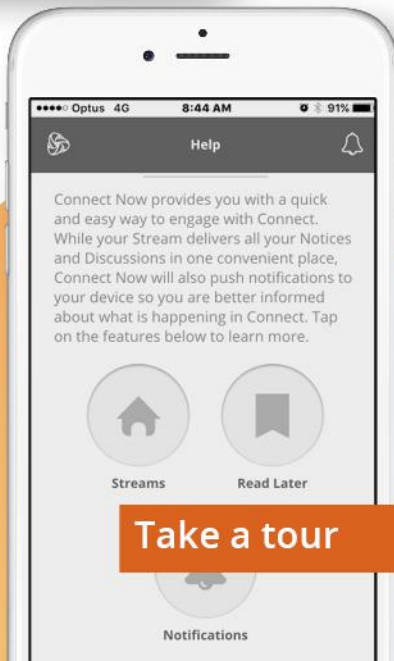

Login to
CONNECT NOW

Enter P number and password

If you can't
remember your login
details please contact
your school

Take a tour

Department of
Education

Wherever You Are,
Connect Now

If you would like to
know more about Connect
please contact your school

Telephone: 08 9493 2088

Email:

yale.ps@education.wa.edu.au

CONNECT NOW
For Parents

The convenience of
Connect in the palm
of your hand

CONNECT NOW

A free mobile app that displays all the latest activity from your children's classes.