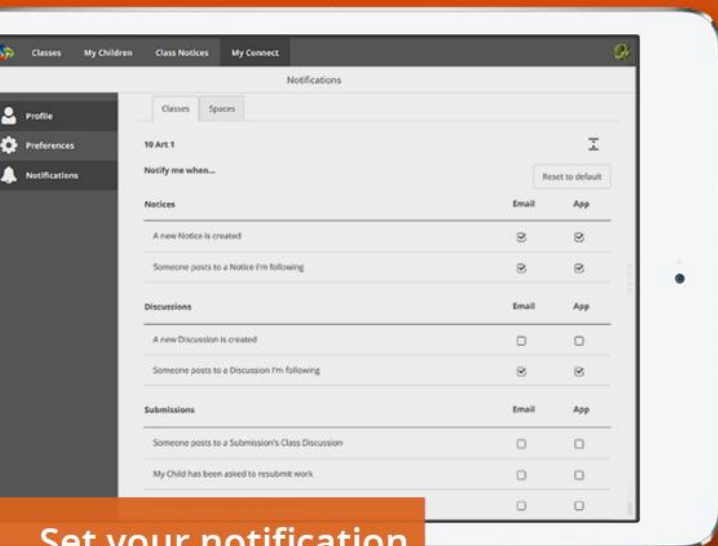

Telephone: 08 9493 2088

Email:

yale.ps@education.wa.edu.au

CONNECT NOW
For Parents

The convenience of
Connect in the palm
of your hand

CONNECT NOW

A free mobile app that displays all the latest activity from your children's classes.

- read notices, view class photos and discussions
- post a comment directly from your mobile device
- access attachments

Set your notification preferences

Post a comment

View class photos

View notices and discussions